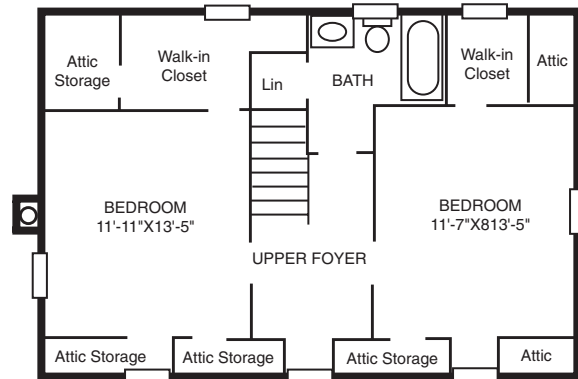

The Williamsburg

- All bedrooms have spacious walk-in closets
- 3 bedrooms, 2 baths
- Downstairs master suite
- Formal living and dining rooms
- Sunny upstairs bedrooms feature dormer-style windows

The Williamsburg options

- Fireplace in living room
- Full basement
- Vinyl siding or brick exterior

NEIGHBORHOOD PLAN

Any Park DuValle builder can build this traditional Colonial home.

FIRST FLOOR

SECOND FLOOR

FOR MORE INFORMATION, CALL 515-1979, EXT. 10