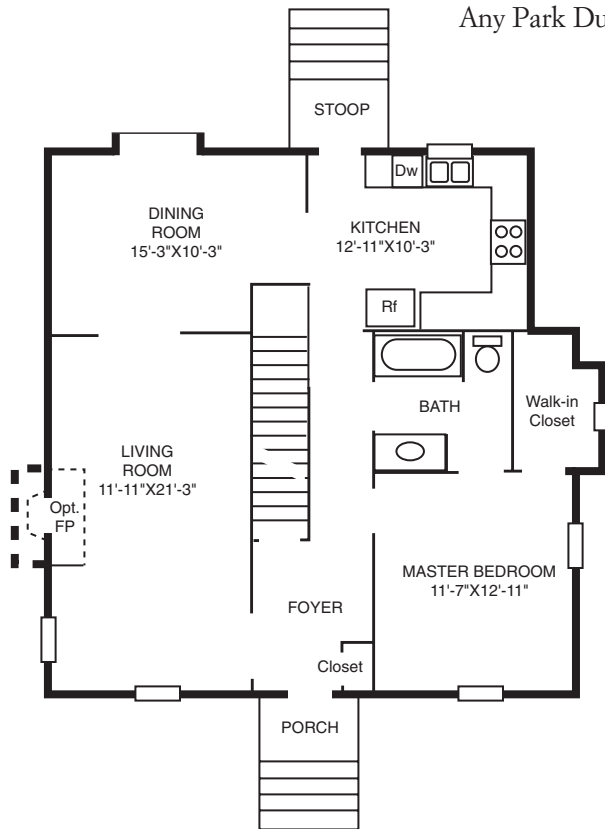

The Williamsburg

- All bedrooms have spacious walk-in closets
- 3 bedrooms, 2 baths
- Downstairs master suite
- Formal living and dining rooms
- Sunny upstairs bedrooms feature dormer-style windows

The Williamsburg options

- Fireplace in living room
- Full basement
- Vinyl siding or brick exterior

NEIGHBORHOOD PLAN

Any Park DuValle builder can build this traditional Colonial home.

FIRST FLOOR

SECOND FLOOR

FOR MORE INFORMATION, CALL 515-1979, EXT. 10