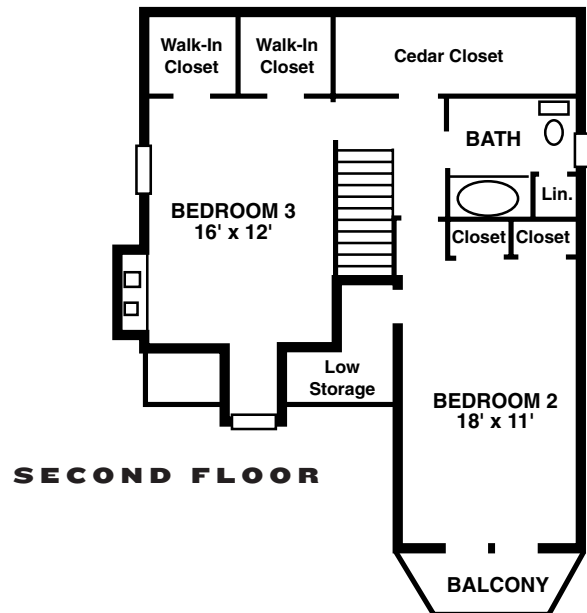

The Shenandoah

- 1,680 square feet of living space
- 3 bedrooms, 2-1/2 baths
- Victorian porches wrap around three sides of house
- Huge cedar closet plus 3 additional walk-in closets
- Pointed gables, rounded windows add distinction
- Lovely master suite on first floor with generous closets and a bay window
- Balcony off spacious second floor bedroom
- Mud room with laundry alcove

NEIGHBORHOOD PLAN

Any Park DuValle builder can build this Victorian corner home.

FOR MORE INFORMATION, CALL 515-1979, EXT. 10

Please ask for additional house plans that may be available.