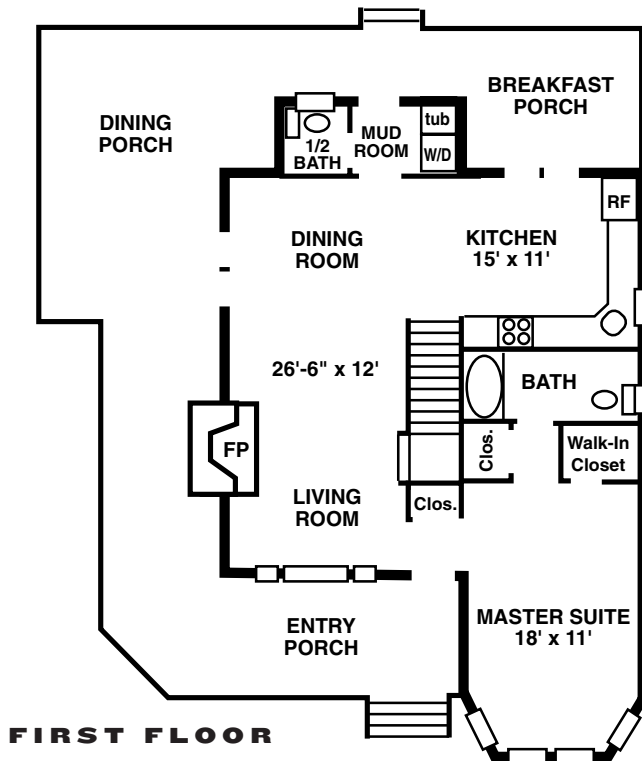

The Shenandoah

- 1,680 square feet of living space
- 3 bedrooms, 2-1/2 baths
- Victorian porches wrap around three sides of house
- Huge cedar closet plus 3 additional walk-in closets
- Pointed gables, rounded windows add distinction
- Lovely master suite on first floor with generous closets and a bay window
- Balcony off spacious second floor bedroom
- Mud room with laundry alcove

NEIGHBORHOOD PLAN

Any Park DuValle builder can build this Victorian corner home.

FOR MORE INFORMATION, CALL 515-1979, EXT. 10

Please ask for additional house plans that may be available.