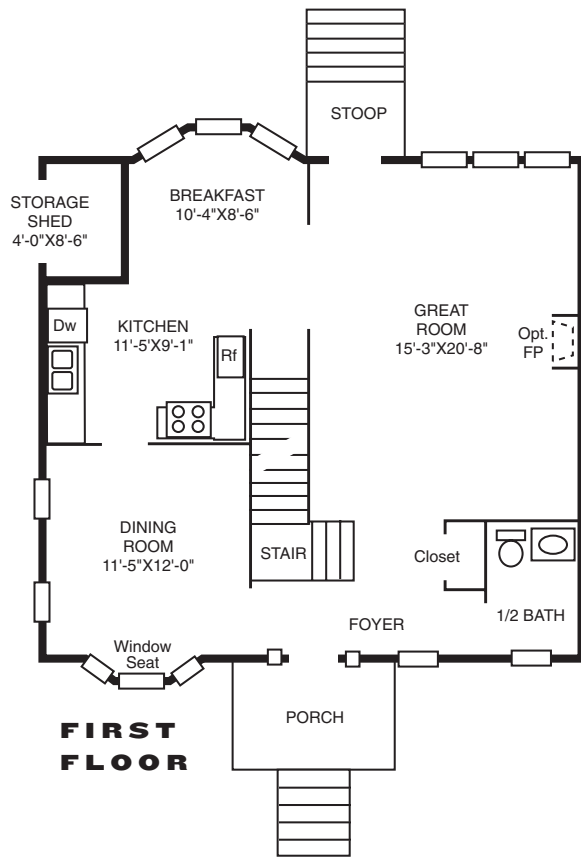

FOR MORE INFORMATION, CALL 515-1979, EXT. 10

Please ask for additional house plans that may be available.