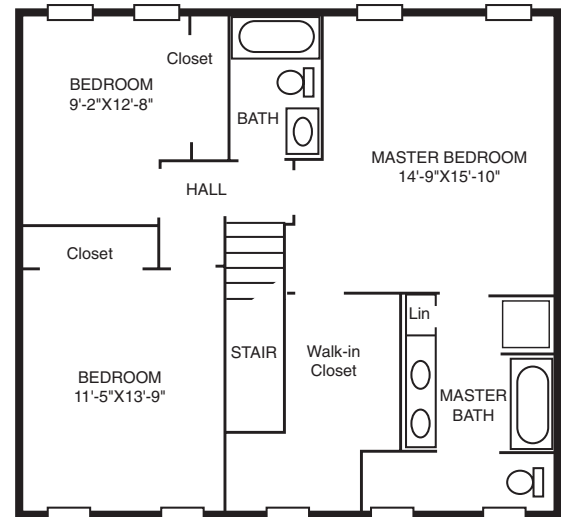

FOR MORE INFORMATION, CALL 515-1979, EXT. 10

Please ask for additional house plans that may be available.