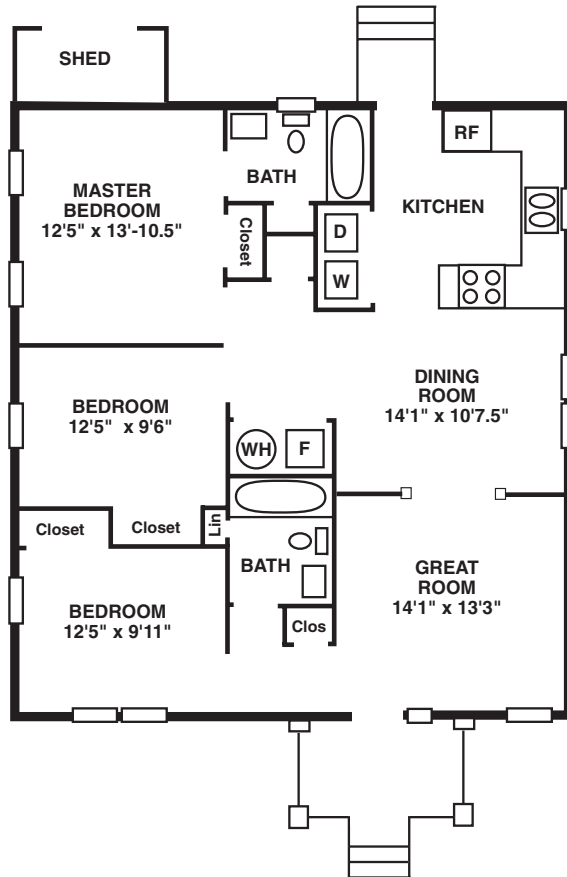

The Reese

- 1,220 square feet of living space
- 3 bedrooms, 2 baths
- Formal dining room with beautiful wall accents
- Private breakfast nook overlooking backyard
- Stately front entrance accented with glass and Colonial columns
- Washer/dryer conveniently located off U-shaped kitchen

NEIGHBORHOOD PLAN

Any Park DuValle builder can build this attractive one-story Colonial home.

FOR MORE INFORMATION, CALL 515-1979, EXT. 10

Please ask for additional house plans that may be available.