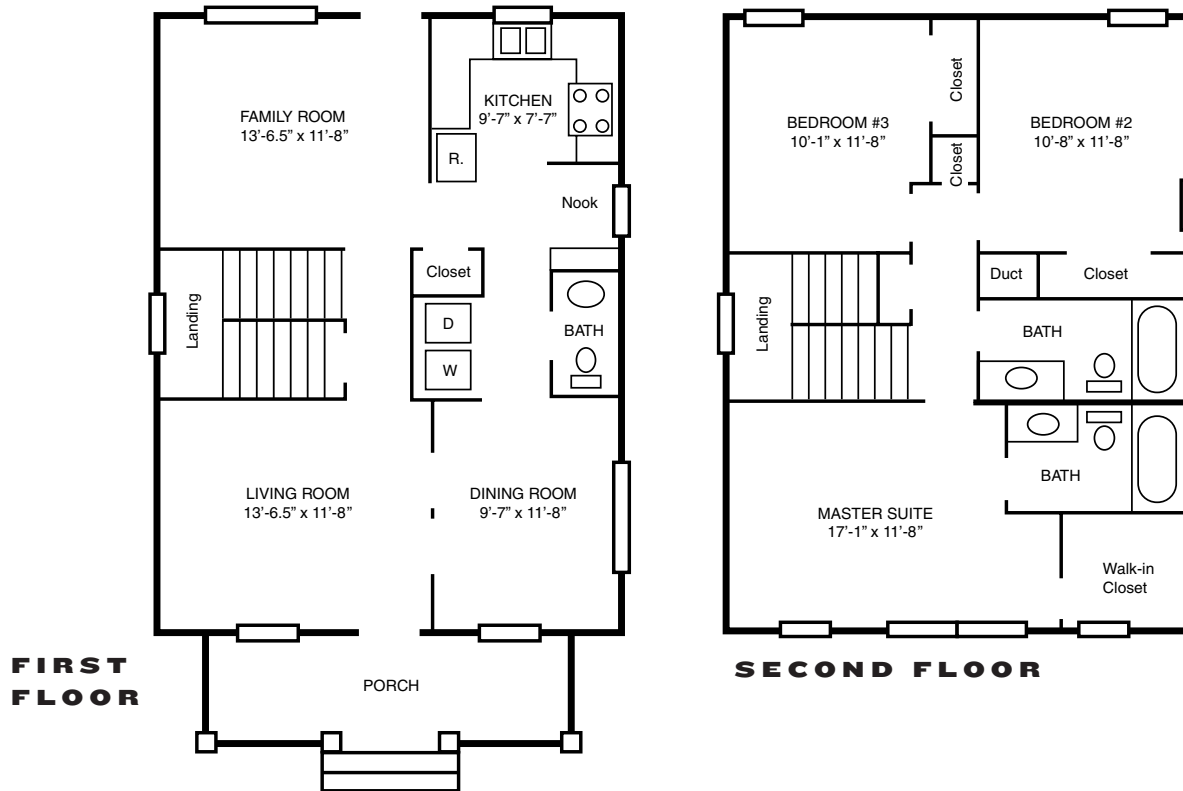

FOR MORE INFORMATION, CALL 515-1979, EXT. 10

Please ask for additional house plans that may be available.