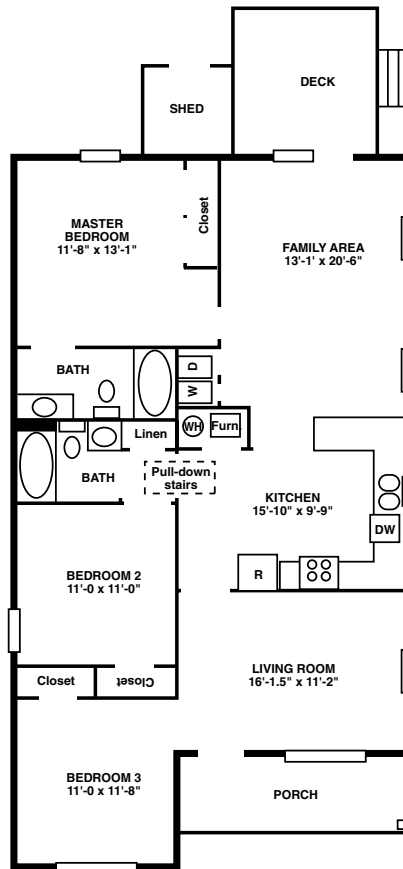

The Kelsey

- 1,325 sq.ft. of living space
- 3 bedrooms, 2 baths
- Formal living room
- Spacious family room
- Large eat-in kitchen
- 9-foot ceilings
- Front porch
- Deck
- 2-10 homebuyers warranty

The Kelsey options

- Whirlpool tub
- Vaulted ceilings
- Tray ceilings
- Basement
- Vinyl siding or brick exterior

A Victorian with many delightful options built by **A&E PROPERTIES, LLC**

FOR MORE INFORMATION, CALL 515-1979, EXT. 10