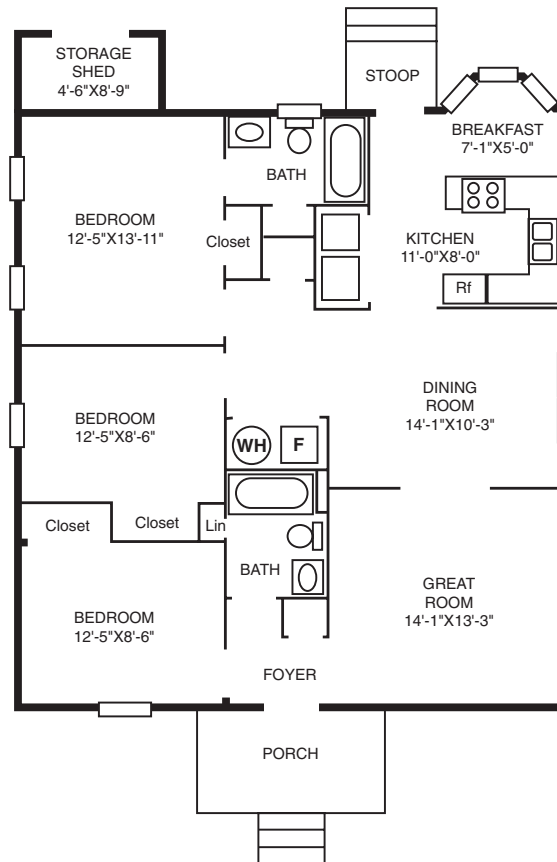

# The Heritage

- 1,220 square feet of living space
- 3 bedrooms, 2 baths
- Formal dining room with beautiful wall accents
- Private breakfast nook overlooking backyard
- Stately front entrance accented with glass and colonial columns

## NEIGHBORHOOD PLAN

Any Park DuValle builder can build this attractive one-story Colonial home.

**FOR MORE INFORMATION, CALL 515-1979, EXT. 10**

Please ask for additional house plans that may be available.