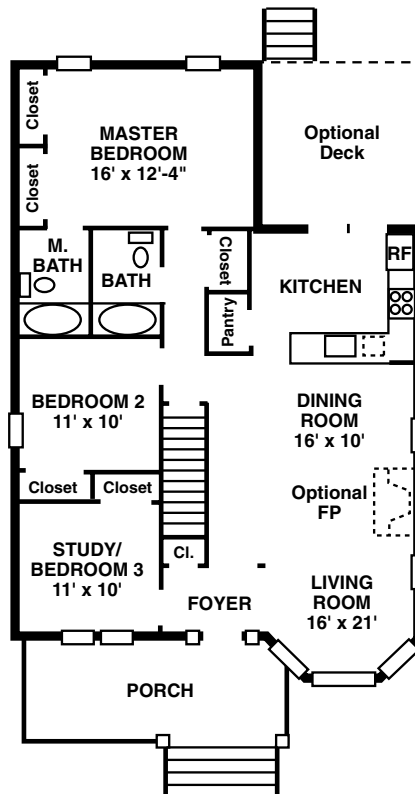

The Bradbury

- 1,243 square feet of living space
- 3 bedrooms, 2 baths, all conveniently located on ground floor
- Cozy home with welcoming front porch
- L-shaped kitchen with pantry
- Large combined living/dining room space

The Bradbury options

- Fireplace
- Choose to add a deck on the rear of the house
- Vinyl siding or brick exterior

NEIGHBORHOOD PLAN

Any Park DuValle builder can build this attractive, well-organized one-story home.