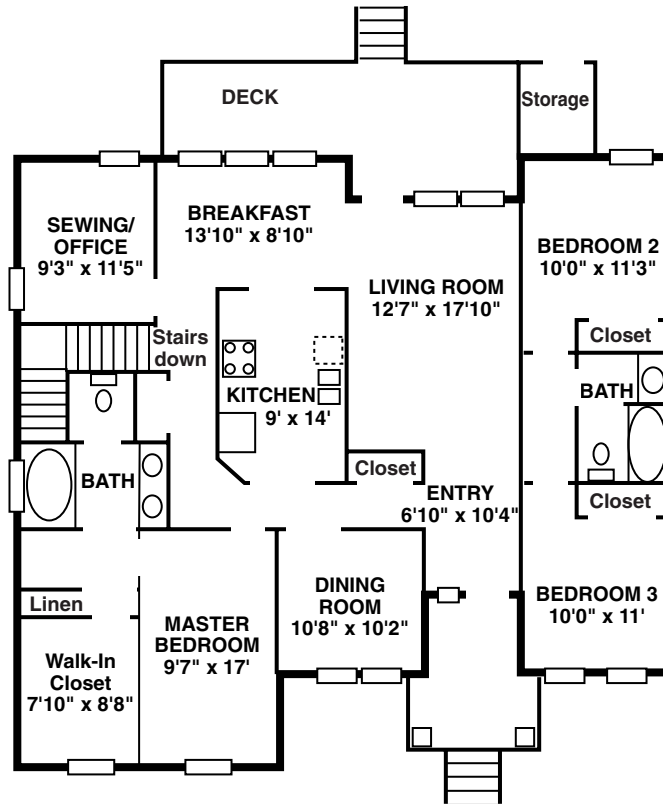

The Bellemore options

- Basement
- Vinyl siding or brick exterior

FOR MORE INFORMATION, CALL 515-1979, EXT. 10

Please ask for additional house plans that may be available.